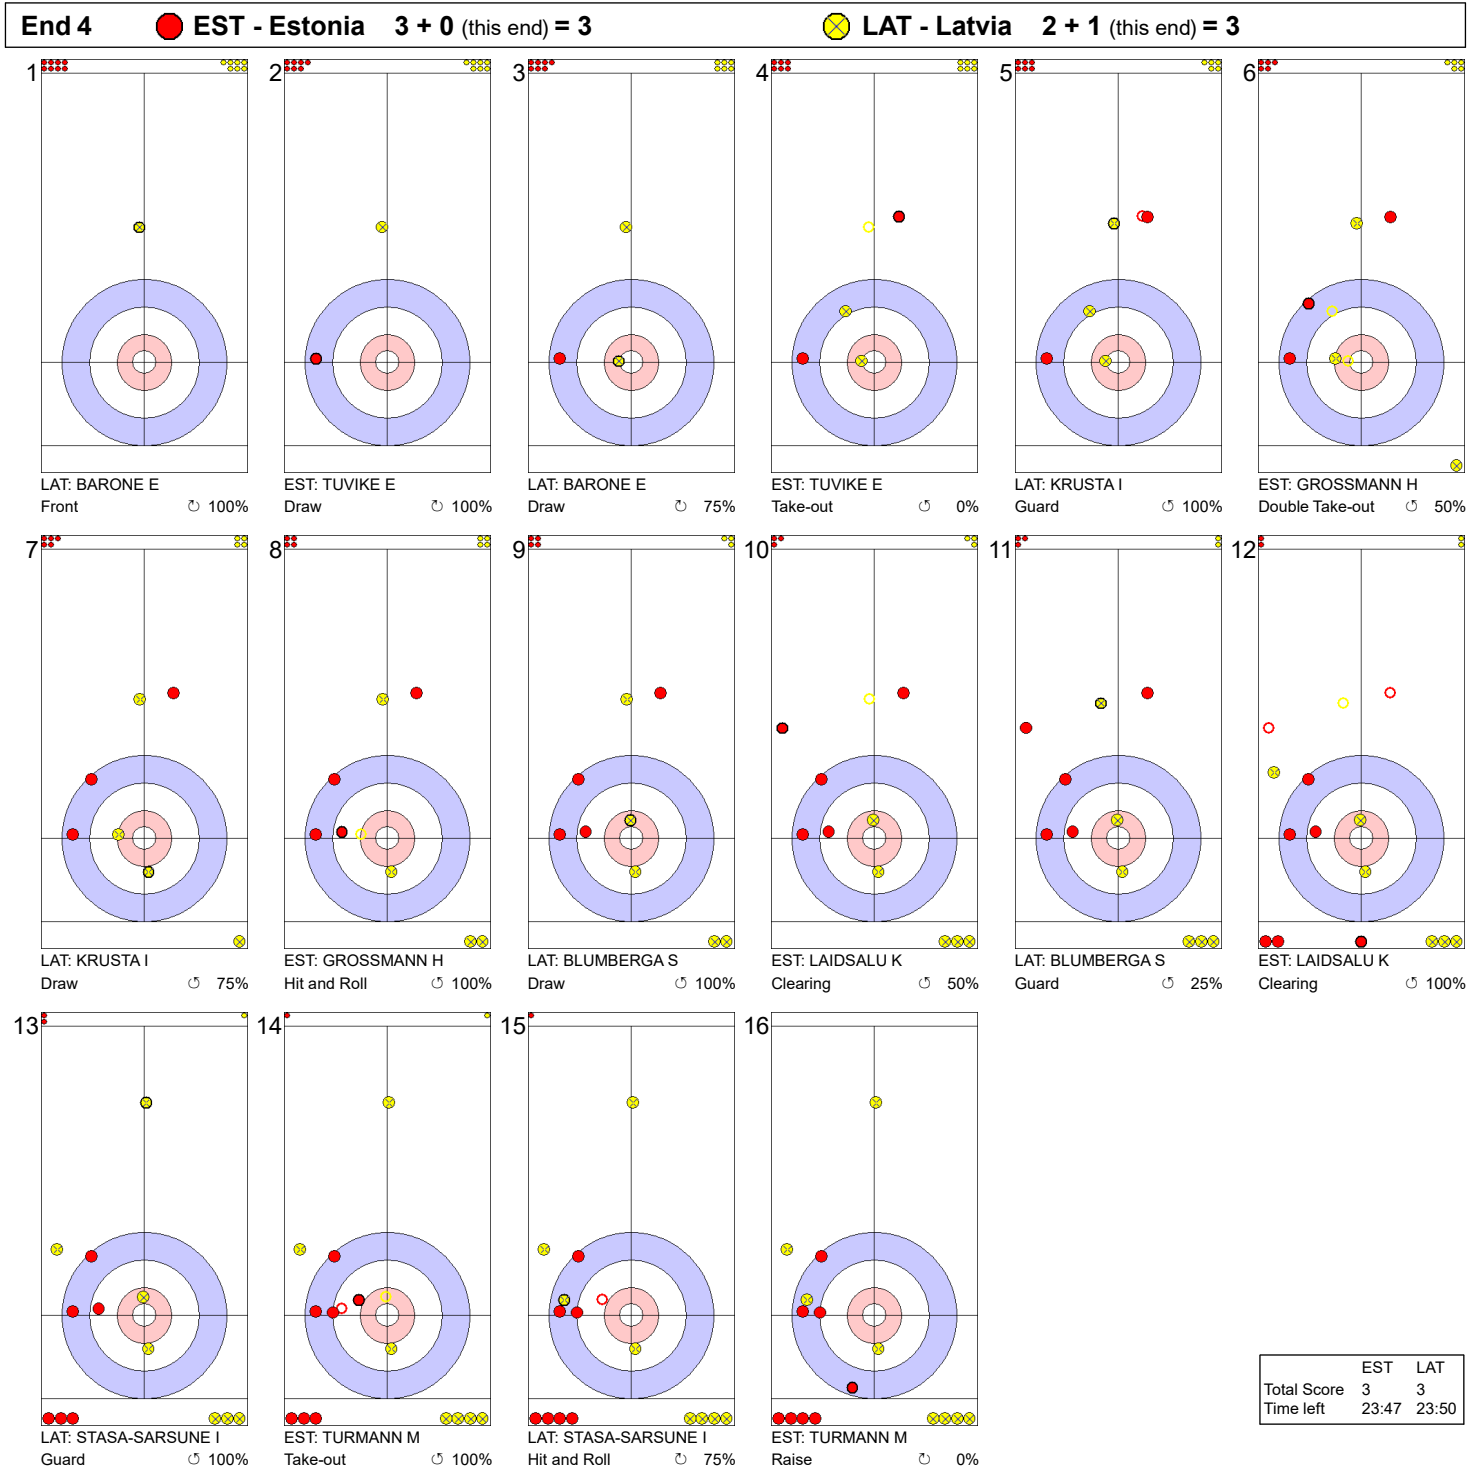

Game - Shot by Shot

Legend:
 ↻ Clockwise ↺ Counter-clockwise - Not considered

Game - Shot by Shot

Legend:
 ↻ Clockwise ↺ Counter-clockwise - Not considered

Game - Shot by Shot

Legend:
 ↻ Clockwise ↺ Counter-clockwise - Not considered

Game - Shot by Shot

| | EST | LAT |
|-------------|-------|-------|
| Total Score | 3 | 3 |
| Time left | 23:47 | 23:50 |

Legend:
 ⌚ Clockwise ⌚ Counter-clockwise - Not considered

Game - Shot by Shot

Legend:
 ↻ Clockwise ↺ Counter-clockwise - Not considered

Game - Shot by Shot

| | EST | LAT |
|-------------|-------|-------|
| Total Score | 7 | 6 |
| Time left | 16:27 | 16:20 |

Legend:
 Clockwise
 Counter-clockwise
 - Not considered

Game - Shot by Shot

| | EST | LAT |
|-------------|-------|-------|
| Total Score | 9 | 7 |
| Time left | 08:43 | 06:50 |

Legend:
 Clockwise
 Counter-clockwise
 - Not considered

Game - Shot by Shot

| | EST | LAT |
|-------------|-------|-------|
| Total Score | 9 | 8 |
| Time left | 05:16 | 03:19 |

Legend:
 Clockwise
 Counter-clockwise
 - Not considered