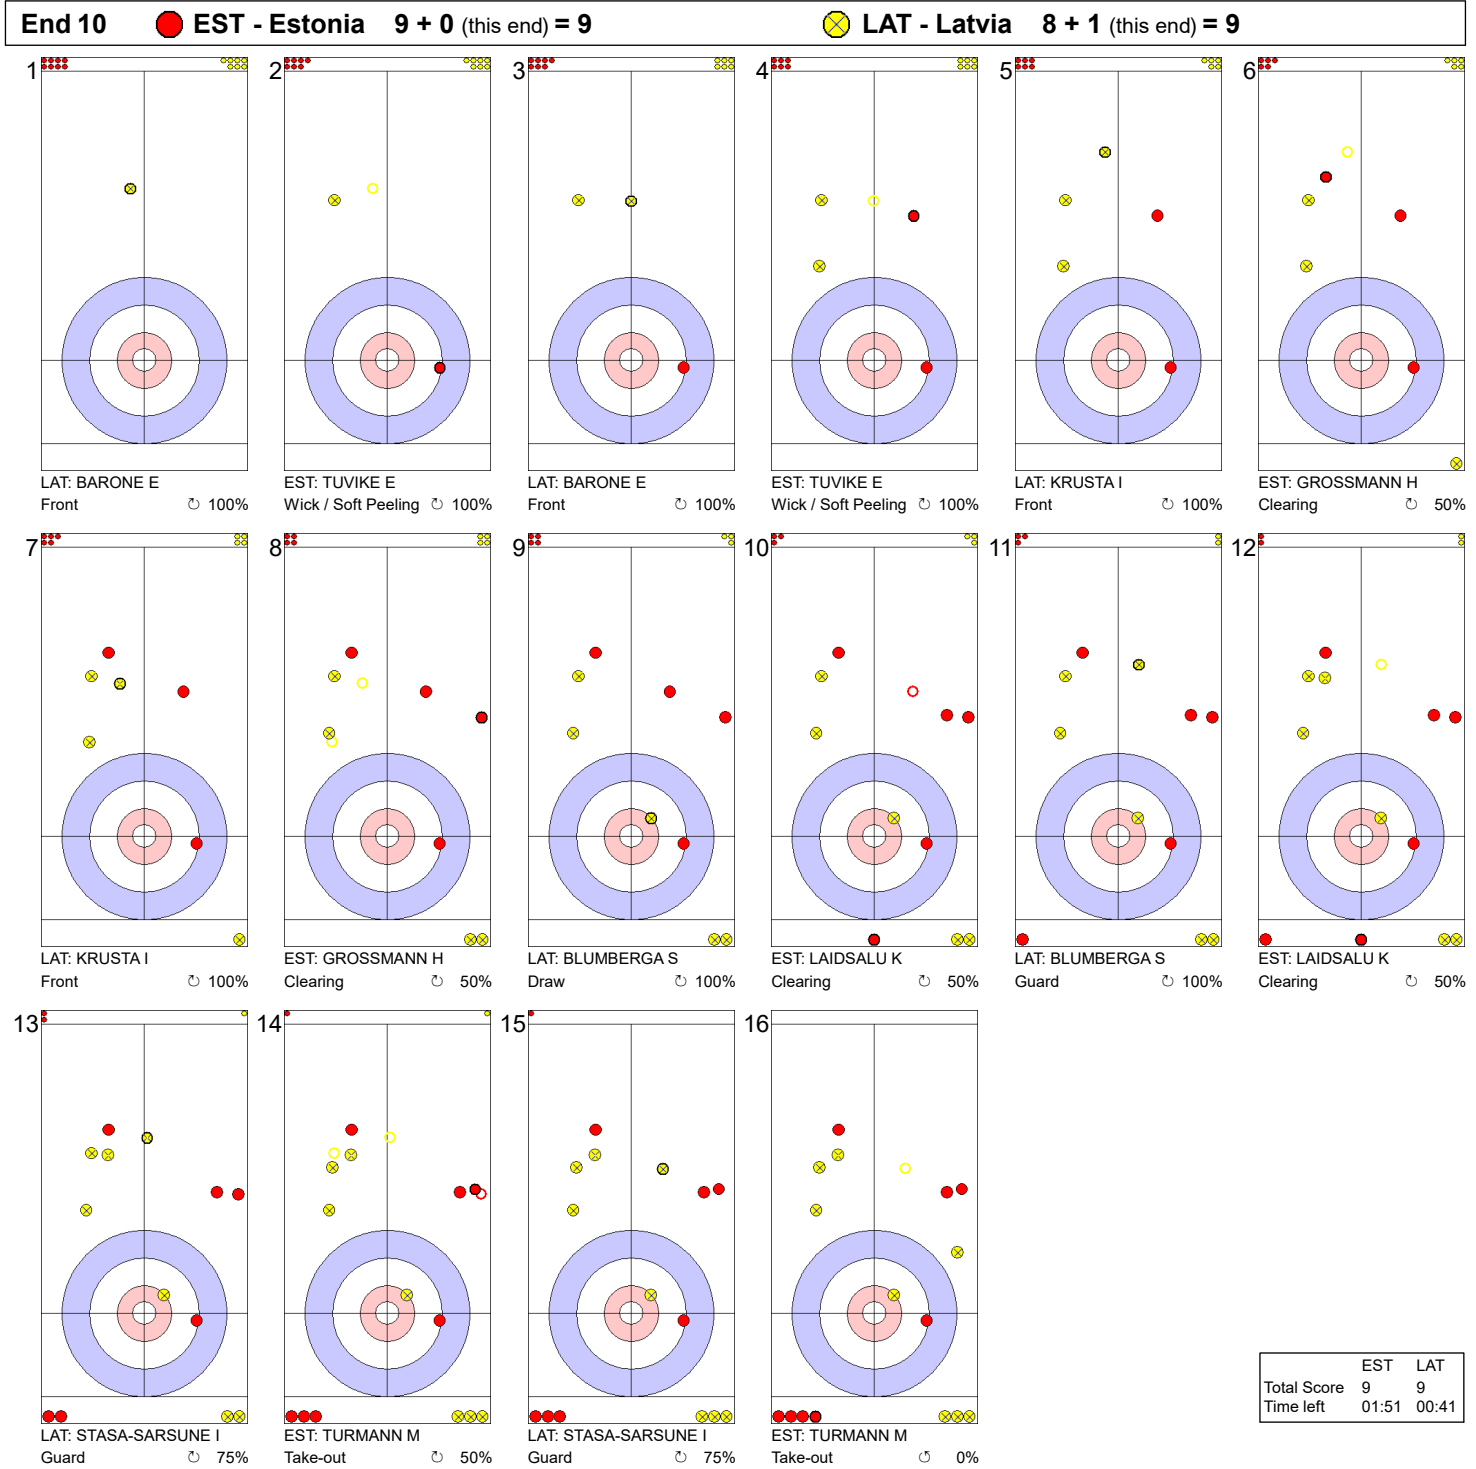

Game - Shot by Shot

| | EST | LAT |
|-------------|-------|-------|
| Total Score | 7 | 6 |
| Time left | 16:27 | 16:20 |

Legend:
 Clockwise
 Counter-clockwise
 - Not considered

Game - Shot by Shot

| | EST | LAT |
|-------------|-------|-------|
| Total Score | 9 | 7 |
| Time left | 08:43 | 06:50 |

Legend:
 Clockwise
 Counter-clockwise
 - Not considered

Game - Shot by Shot

| | EST | LAT |
|-------------|-------|-------|
| Total Score | 9 | 8 |
| Time left | 05:16 | 03:19 |

Legend:
 Clockwise
 Counter-clockwise
 - Not considered

Game - Shot by Shot

| | EST | LAT |
|-------------|-------|-------|
| Total Score | 9 | 9 |
| Time left | 01:51 | 00:41 |

Legend:
 ⌚ Clockwise ⌚ Counter-clockwise - Not considered

Game - Shot by Shot

End 11 ● **EST - Estonia** 9 + 0 (this end) = 9 ● **LAT - Latvia** 9 + 1 (this end) = 10

| | EST | LAT |
|-------------|-------|-------|
| Total Score | 9 | 10 |
| Time left | 01:13 | 00:31 |

Legend:
 ↻ Clockwise ↺ Counter-clockwise - Not considered