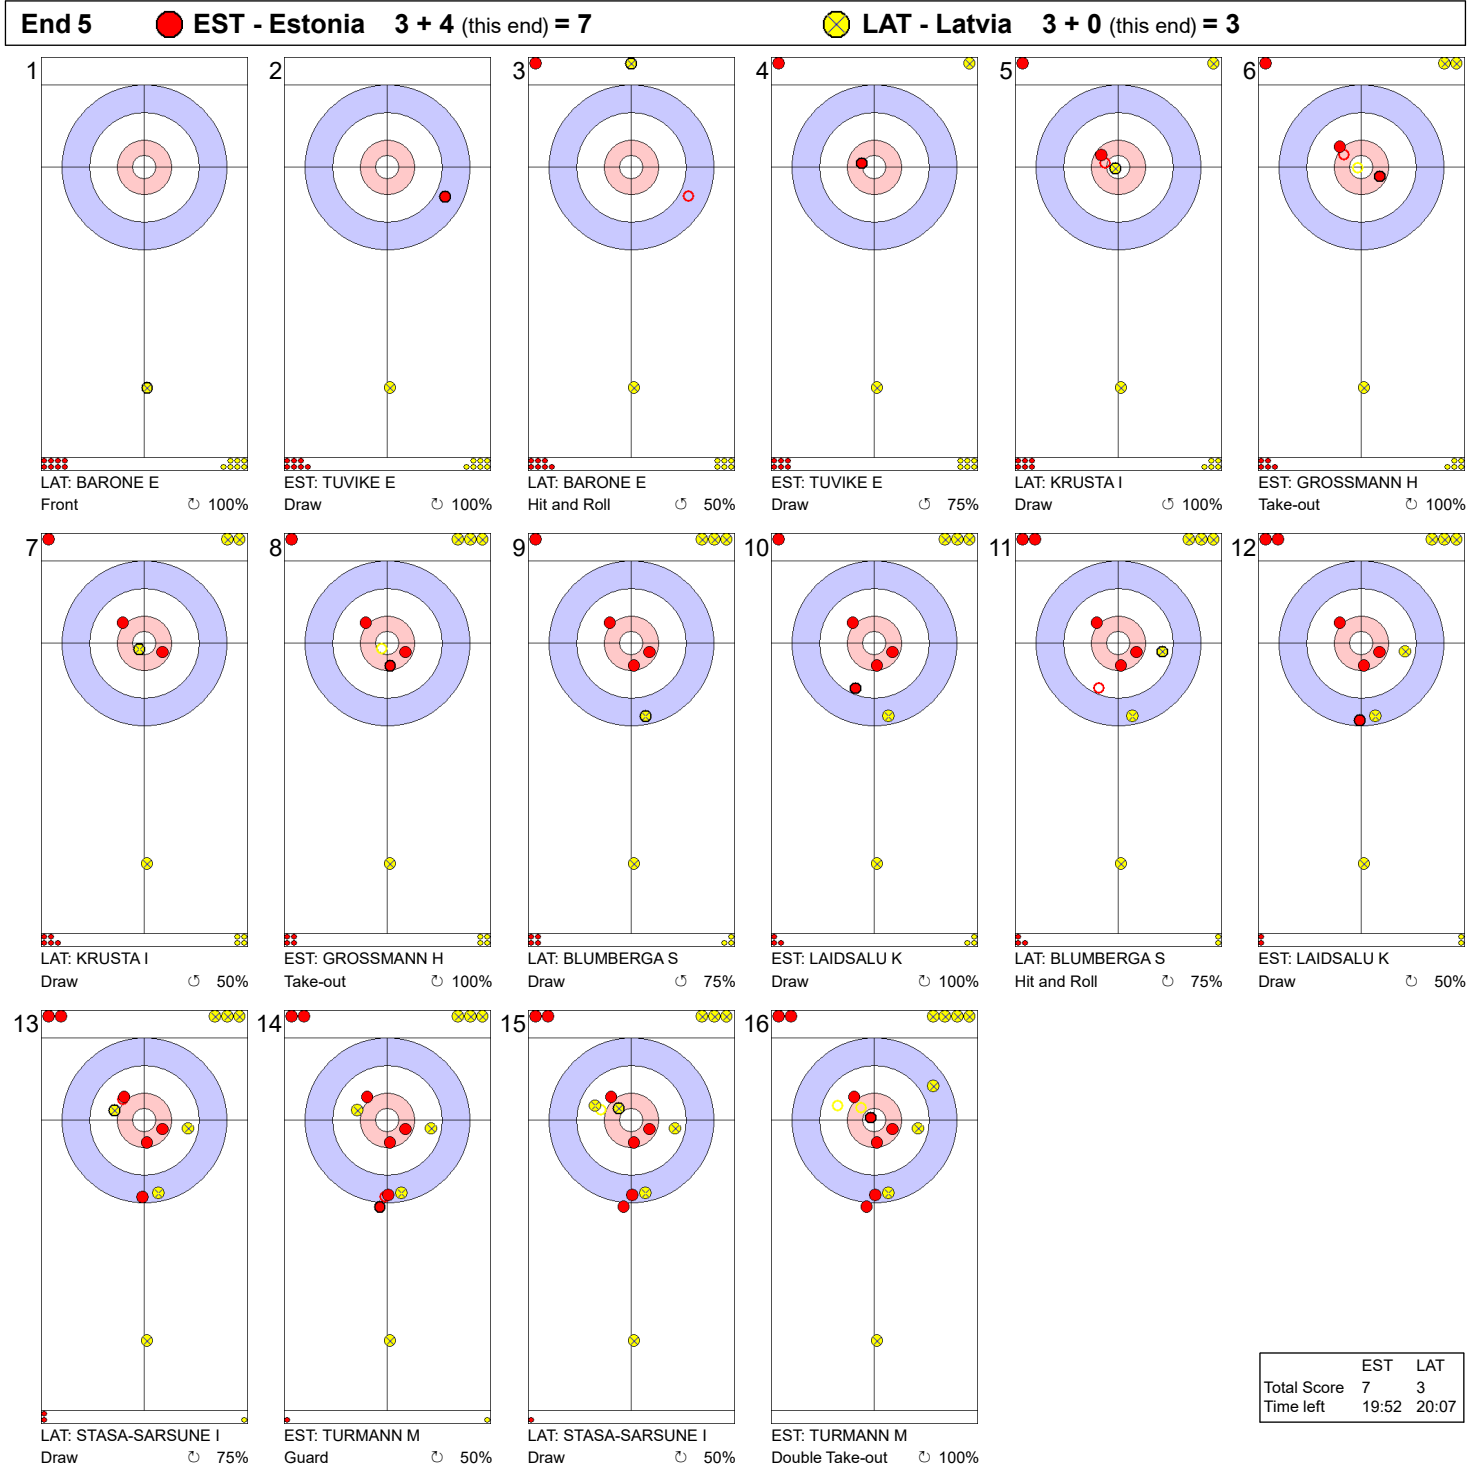

Game - Shot by Shot

Legend:
 ↻ Clockwise ↺ Counter-clockwise - Not considered

Game - Shot by Shot

Legend:
 ↻ Clockwise ↺ Counter-clockwise - Not considered

Game - Shot by Shot

Legend:
 ↻ Clockwise ↺ Counter-clockwise - Not considered

Game - Shot by Shot

| | EST | LAT |
|-------------|-------|-------|
| Total Score | 3 | 3 |
| Time left | 23:47 | 23:50 |

Legend:
 ⌚ Clockwise ⌚ Counter-clockwise - Not considered

Game - Shot by Shot

Legend:
 ↻ Clockwise ↺ Counter-clockwise - Not considered

Game - Shot by Shot

| | EST | LAT |
|-------------|-------|-------|
| Total Score | 7 | 6 |
| Time left | 16:27 | 16:20 |

Legend:
 Clockwise
 Counter-clockwise
 - Not considered

Game - Shot by Shot

| | EST | LAT |
|-------------|-------|-------|
| Total Score | 9 | 7 |
| Time left | 08:43 | 06:50 |

Legend:
 Clockwise
 Counter-clockwise
 - Not considered

Game - Shot by Shot

| | EST | LAT |
|-------------|-------|-------|
| Total Score | 9 | 8 |
| Time left | 05:16 | 03:19 |

Legend:
 Clockwise
 Counter-clockwise
 - Not considered