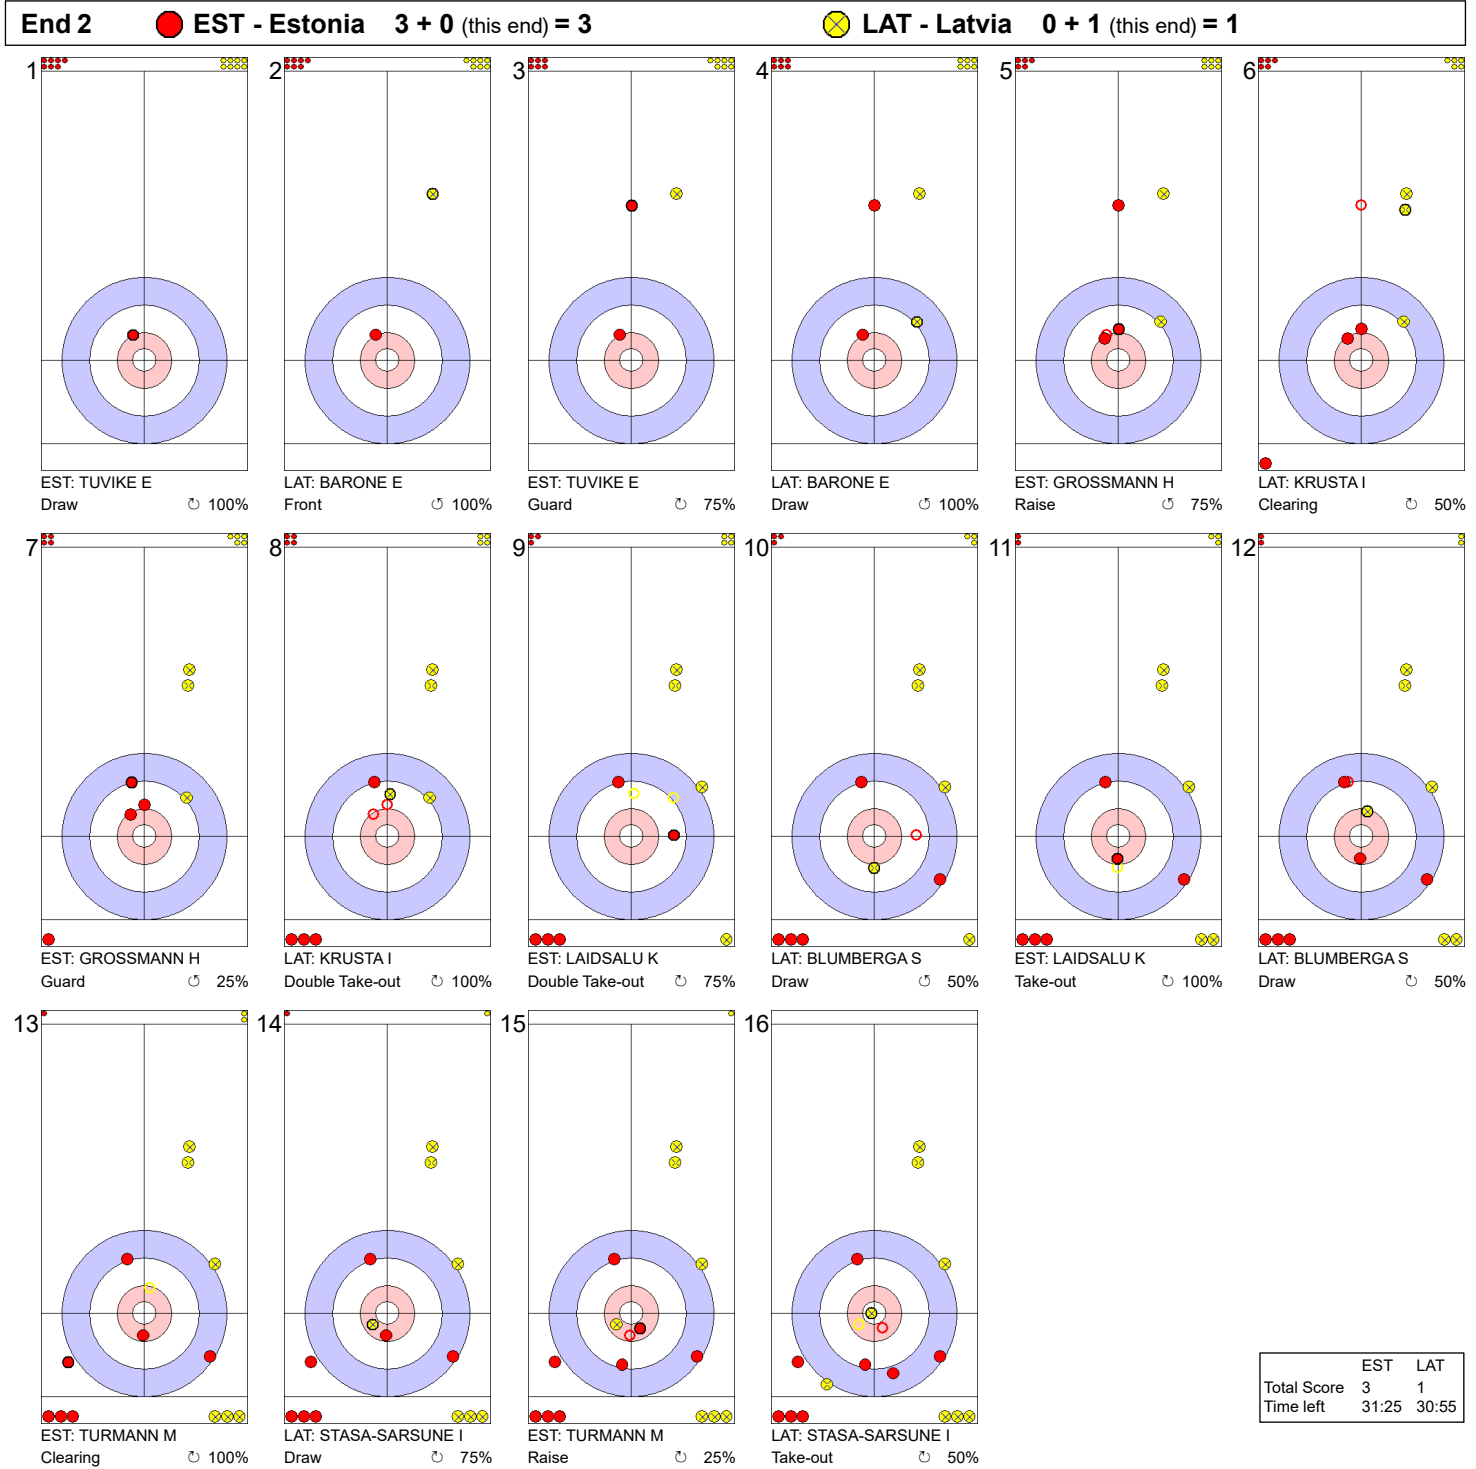

Game - Shot by Shot

Legend:
 ↻ Clockwise ↺ Counter-clockwise - Not considered

Game - Shot by Shot

Legend:
 ↻ Clockwise ↺ Counter-clockwise - Not considered

Game - Shot by Shot

Legend:
 ↻ Clockwise ↺ Counter-clockwise - Not considered

Game - Shot by Shot

| | EST | LAT |
|-------------|-------|-------|
| Total Score | 3 | 3 |
| Time left | 23:47 | 23:50 |

Legend:
 ⌚ Clockwise ⌚ Counter-clockwise - Not considered

Game - Shot by Shot

Legend:
 ↻ Clockwise ↺ Counter-clockwise - Not considered

Game - Shot by Shot

| | EST | LAT |
|-------------|-------|-------|
| Total Score | 7 | 6 |
| Time left | 16:27 | 16:20 |

Legend:
 Clockwise
 Counter-clockwise
 - Not considered

Game - Shot by Shot

| | EST | LAT |
|-------------|-------|-------|
| Total Score | 9 | 7 |
| Time left | 08:43 | 06:50 |

Legend:
 Clockwise
 Counter-clockwise
 - Not considered

Game - Shot by Shot

| | EST | LAT |
|-------------|-------|-------|
| Total Score | 9 | 8 |
| Time left | 05:16 | 03:19 |

Legend:
 Clockwise
 Counter-clockwise
 - Not considered