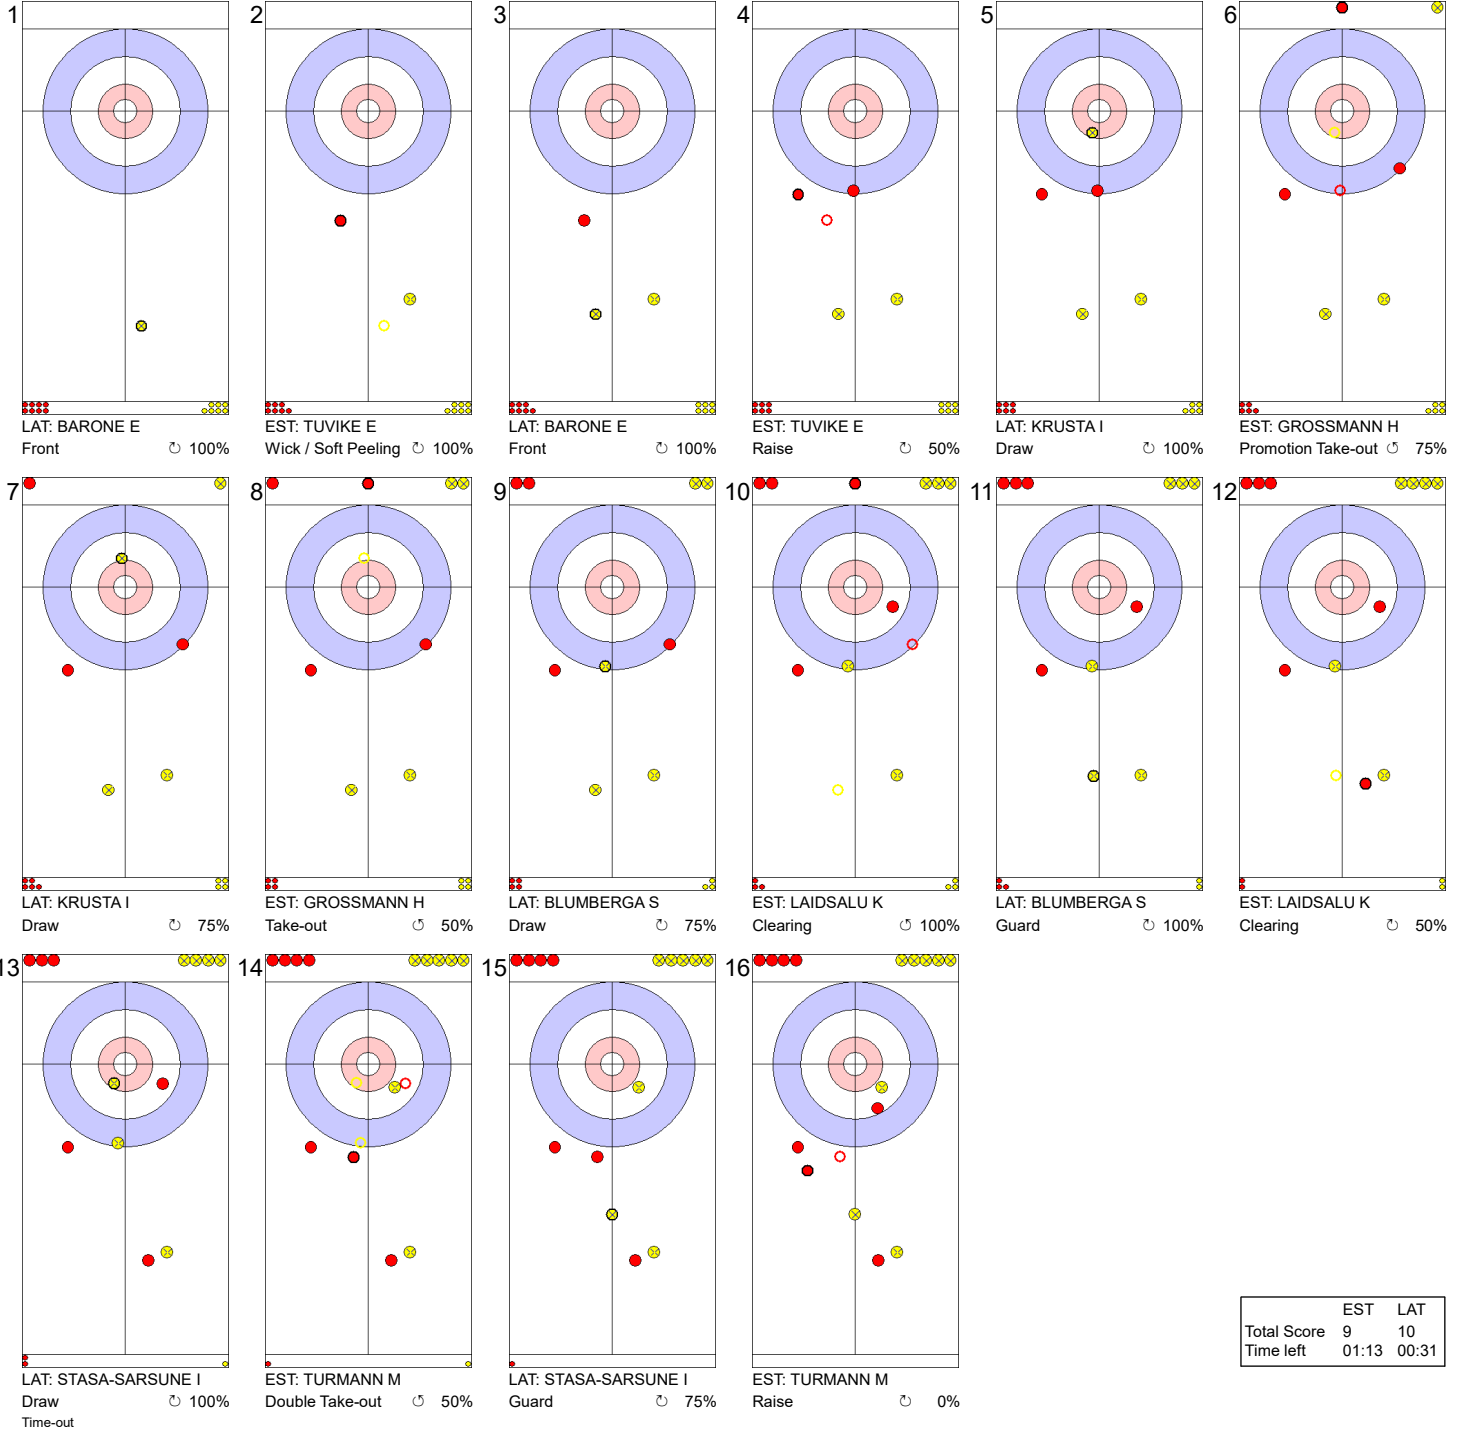

Game - Shot by Shot

| | EST | LAT |
|-------------|-------|-------|
| Total Score | 7 | 6 |
| Time left | 16:27 | 16:20 |

Legend:
 Clockwise
 Counter-clockwise
 - Not considered

Game - Shot by Shot

| | EST | LAT |
|-------------|-------|-------|
| Total Score | 9 | 7 |
| Time left | 08:43 | 06:50 |

Legend:
 Clockwise
 Counter-clockwise
 - Not considered

Game - Shot by Shot

| | EST | LAT |
|-------------|-------|-------|
| Total Score | 9 | 8 |
| Time left | 05:16 | 03:19 |

Legend:
 Clockwise
 Counter-clockwise
 - Not considered

Game - Shot by Shot

| | EST | LAT |
|-------------|-------|-------|
| Total Score | 9 | 9 |
| Time left | 01:51 | 00:41 |

Legend:
 ⌚ Clockwise ⌚ Counter-clockwise - Not considered

Game - Shot by Shot

End 11 ● **EST - Estonia** 9 + 0 (this end) = 9 ● **LAT - Latvia** 9 + 1 (this end) = 10

| | EST | LAT |
|-------------|-------|-------|
| Total Score | 9 | 10 |
| Time left | 01:13 | 00:31 |

Legend:
 ↻ Clockwise ↺ Counter-clockwise - Not considered