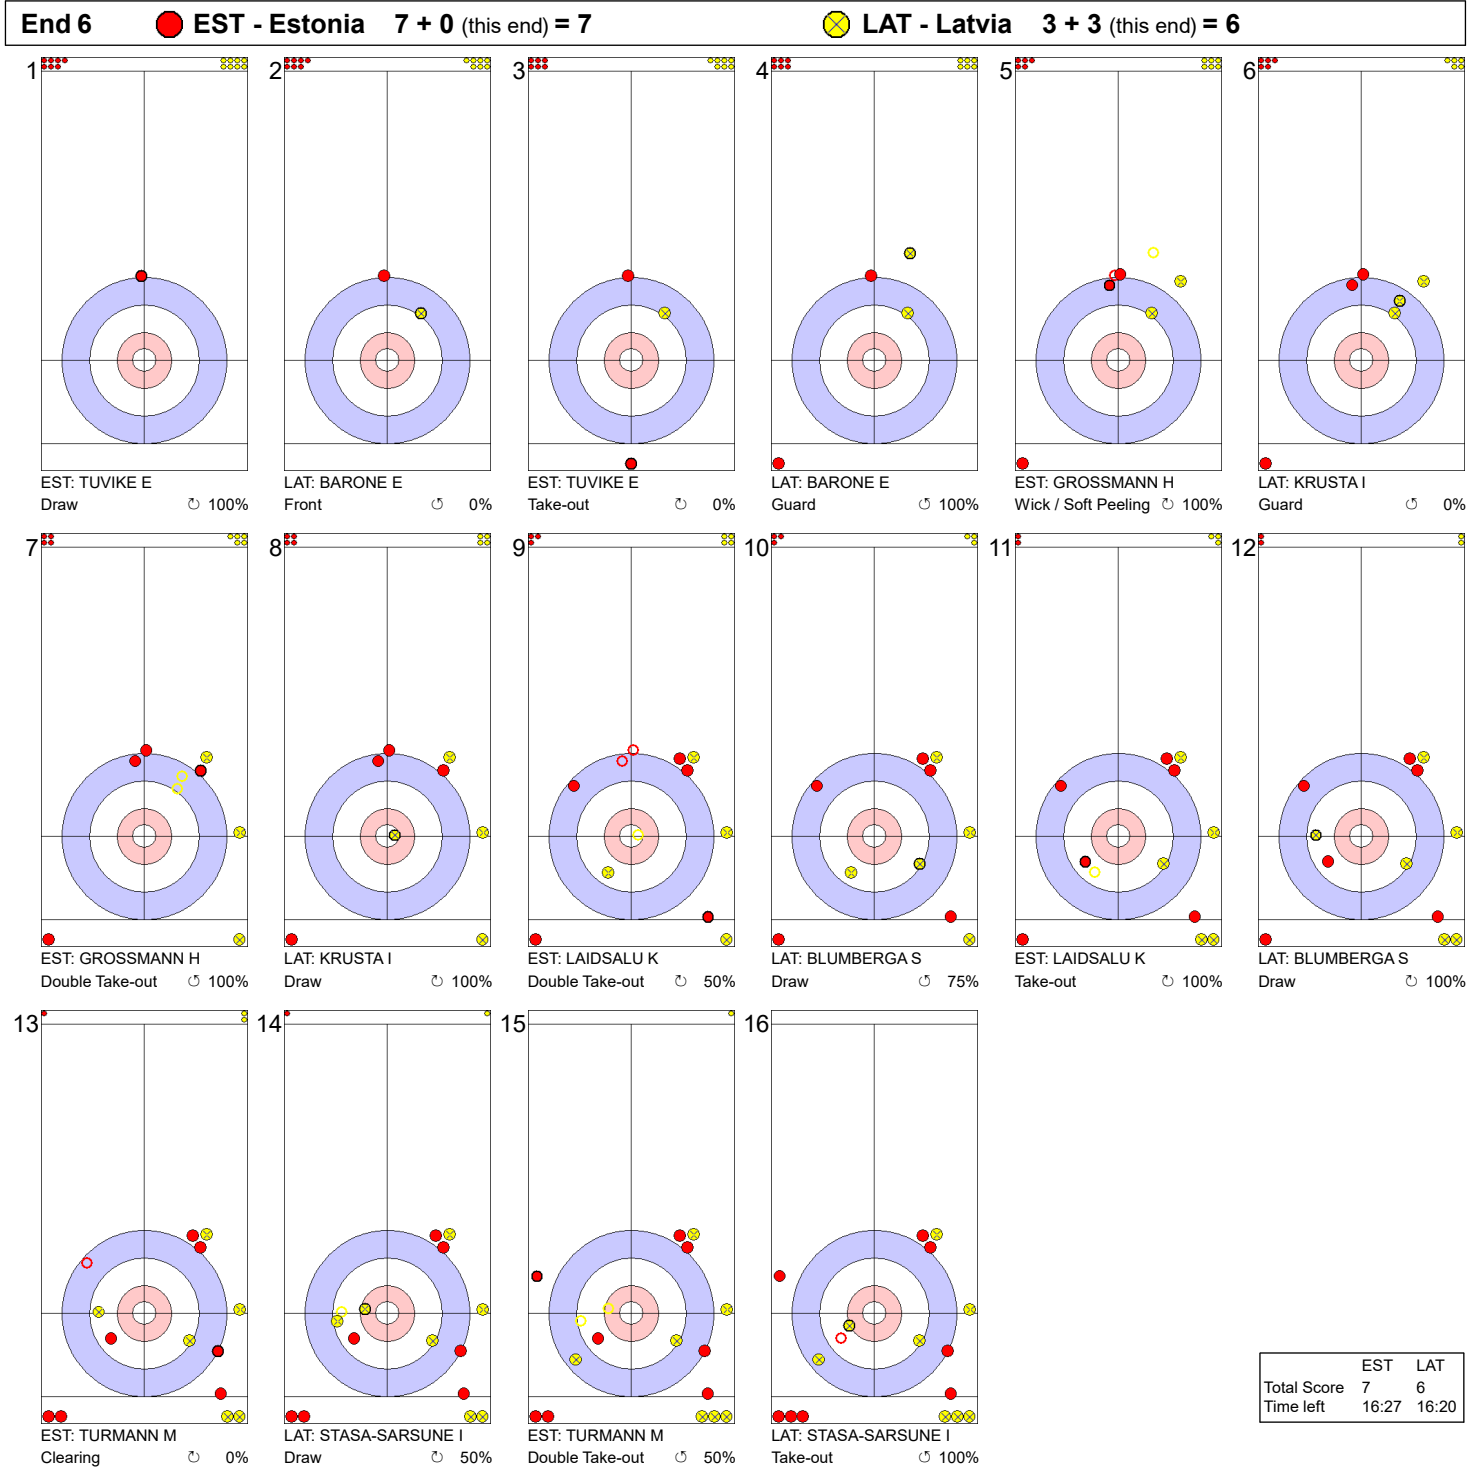

Game - Shot by Shot

Legend:
 ↻ Clockwise ↺ Counter-clockwise - Not considered

Game - Shot by Shot

Legend:
 ↻ Clockwise ↺ Counter-clockwise - Not considered

Game - Shot by Shot

Legend:
 ↻ Clockwise ↺ Counter-clockwise - Not considered

Game - Shot by Shot

| | EST | LAT |
|-------------|-------|-------|
| Total Score | 3 | 3 |
| Time left | 23:47 | 23:50 |

Legend:
 ⌚ Clockwise ⌚ Counter-clockwise - Not considered

Game - Shot by Shot

Legend:
 ↻ Clockwise ↺ Counter-clockwise - Not considered

Game - Shot by Shot

| | EST | LAT |
|-------------|-------|-------|
| Total Score | 7 | 6 |
| Time left | 16:27 | 16:20 |

Legend:
 Clockwise
 Counter-clockwise
 - Not considered

Game - Shot by Shot

| | EST | LAT |
|-------------|-------|-------|
| Total Score | 9 | 7 |
| Time left | 08:43 | 06:50 |

Legend:
 Clockwise
 Counter-clockwise
 - Not considered

Game - Shot by Shot

| | EST | LAT |
|-------------|-------|-------|
| Total Score | 9 | 8 |
| Time left | 05:16 | 03:19 |

Legend:
 Clockwise
 Counter-clockwise
 - Not considered