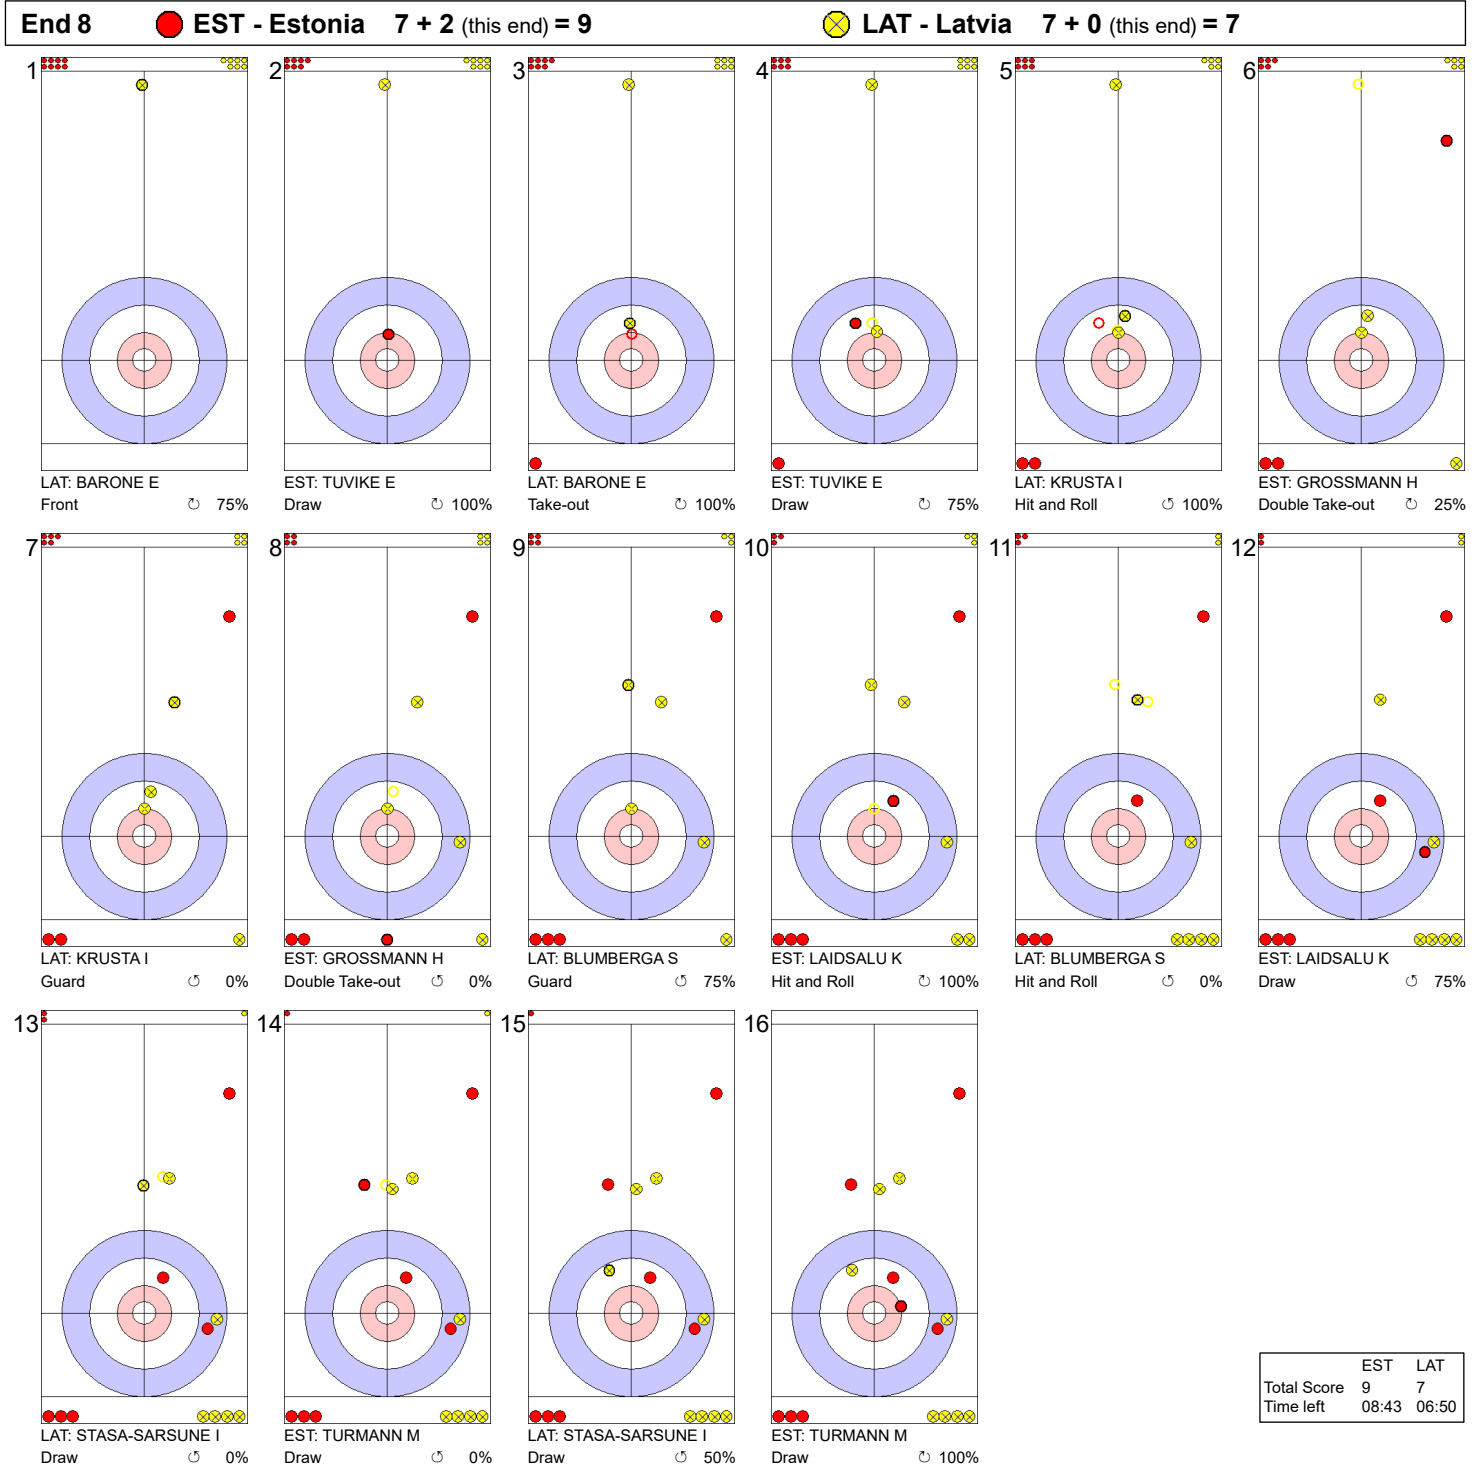

Game - Shot by Shot

Legend:
 ↻ Clockwise ↺ Counter-clockwise - Not considered

Game - Shot by Shot

Legend:
 ↻ Clockwise ↺ Counter-clockwise - Not considered

Game - Shot by Shot

Legend:
 ↻ Clockwise ↺ Counter-clockwise - Not considered

Game - Shot by Shot

| | EST | LAT |
|-------------|-------|-------|
| Total Score | 3 | 3 |
| Time left | 23:47 | 23:50 |

Legend:
 ⌚ Clockwise ⌚ Counter-clockwise - Not considered

Game - Shot by Shot

Legend:
 ↻ Clockwise ↺ Counter-clockwise - Not considered

Game - Shot by Shot

| | EST | LAT |
|-------------|-------|-------|
| Total Score | 7 | 6 |
| Time left | 16:27 | 16:20 |

Legend:
 Clockwise
 Counter-clockwise
 - Not considered

Game - Shot by Shot

| | EST | LAT |
|-------------|-------|-------|
| Total Score | 9 | 7 |
| Time left | 08:43 | 06:50 |

Legend:
 Clockwise
 Counter-clockwise
 - Not considered

Game - Shot by Shot

| | EST | LAT |
|-------------|-------|-------|
| Total Score | 9 | 8 |
| Time left | 05:16 | 03:19 |

Legend:
 Clockwise
 Counter-clockwise
 - Not considered