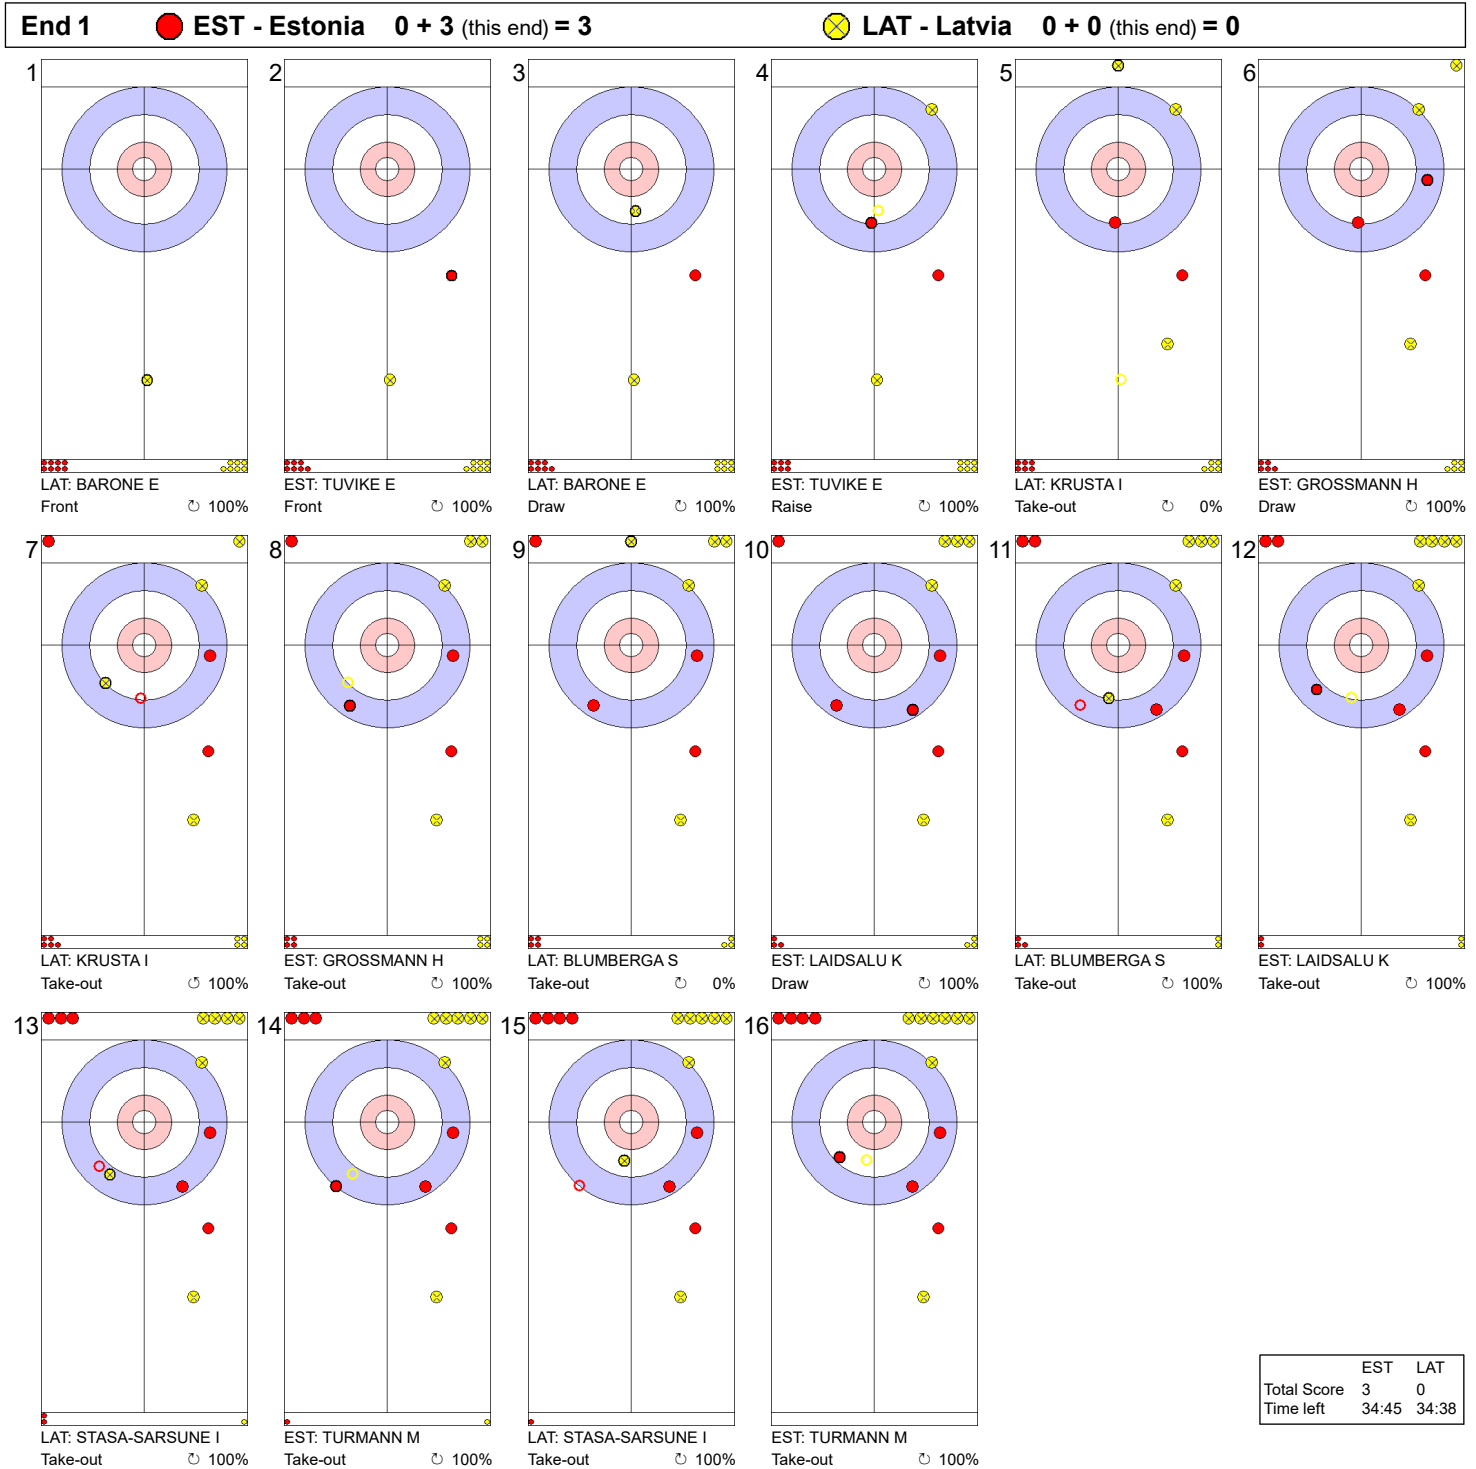

Game - Shot by Shot

Legend:
 ↻ Clockwise ↺ Counter-clockwise - Not considered

Game - Shot by Shot

Legend:
 ↻ Clockwise ↺ Counter-clockwise - Not considered

Game - Shot by Shot

Legend:
 ↻ Clockwise ↺ Counter-clockwise - Not considered

Game - Shot by Shot

| | EST | LAT |
|-------------|-------|-------|
| Total Score | 3 | 3 |
| Time left | 23:47 | 23:50 |

Legend:
 ⌚ Clockwise ⌚ Counter-clockwise - Not considered

Game - Shot by Shot

Legend:
 ↻ Clockwise ↺ Counter-clockwise - Not considered

Game - Shot by Shot

| | EST | LAT |
|-------------|-------|-------|
| Total Score | 7 | 6 |
| Time left | 16:27 | 16:20 |

Legend:
 Clockwise
 Counter-clockwise
 - Not considered

Game - Shot by Shot

| | EST | LAT |
|-------------|-------|-------|
| Total Score | 9 | 7 |
| Time left | 08:43 | 06:50 |

Legend:
 Clockwise
 Counter-clockwise
 - Not considered

Game - Shot by Shot

| | EST | LAT |
|-------------|-------|-------|
| Total Score | 9 | 8 |
| Time left | 05:16 | 03:19 |

Legend:
 Clockwise
 Counter-clockwise
 - Not considered